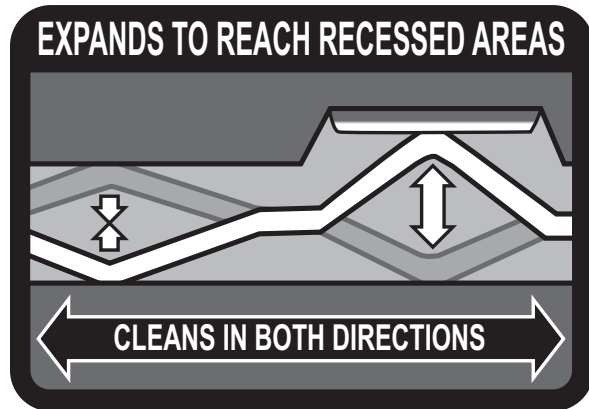

Burroughs Check Scanner Cleaning Card

Cleaning to prevent errors

This product is designed specifically to maintain the Burroughs SmartSource® Check Scanners

Key features and functions

- Cleans the optical scanner lenses
- Cleans check pathways
- Cleans check transport belts and rollers

Use as:

- A scheduled maintenance product to prevent poor check scans
- An emergency maintenance product after poor check scans

How the cleaning card works:

The Cleaning Waffles are flexible raised platforms that allow the card to clean previously unreachable areas within the equipment.